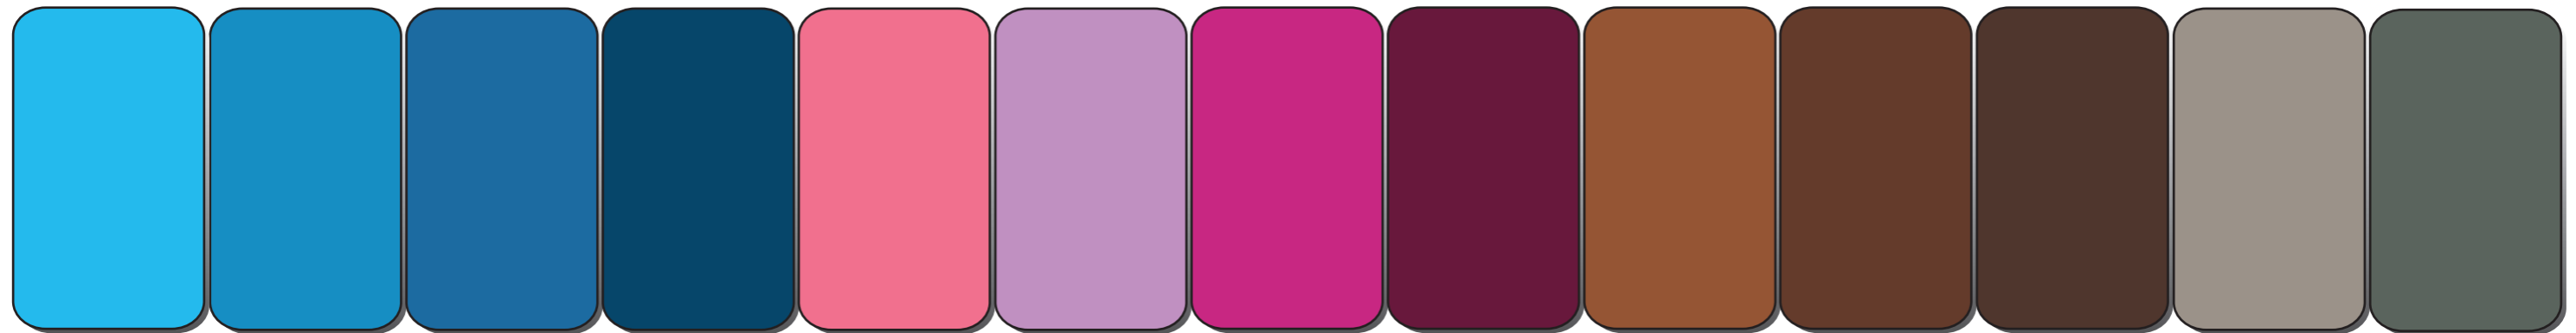

# SIGN FILMS 100 series matt

IN BLACK: FORMER REFERENCE \*  
IN BLUE: NEW REFERENCE (REACH conform 2015)

100	101	120	102	121	122	119	114	105	125	127	126	104
1100	1101	1120	1102	1121	1122	1119	1114	1105	1125	1127	N.A.	1104
white	white	beige	yellow	lemon yellow	orange yellow	orange	red	tomato red	light green	medium green	fir green	green
±RAL 9003	±RAL 9016	±RAL	±RAL1018	±RAL 1018	±RAL 1033	±RAL 2003	±RAL 2002	±RAL 3002	±RAL 6018	±RAL 6032	±RAL6016	±RAL 6029

123	103	111	124	113	110	112	128	115	116	129	117	118
1123	1103	1111	1124	N.A.	N.A.	1112	N.A.	1115	N.A.	1129	1117	1118
cornflower blue	light blue	blue	dark blue	pink	lilac	purple	dark burgundy	mocka	brown	dark brown	light grey	dark grey
±RAL 5012	±RAL 5015	±RAL 5019	±RAL 5000	±RAL 3015	±RAL 4003	±RAL 4010	±RAL 4004	±RAL 8003	±RAL 8011	±RAL 8028	±RAL 7030	±RAL 7012

106
1106
black
±RAL 9004

Attention: because of screen limitations and varying calibrations digital colour charts do not always show the exact colours. Please check the exact colours on a real colour chart.  
\* Available until the end of stock