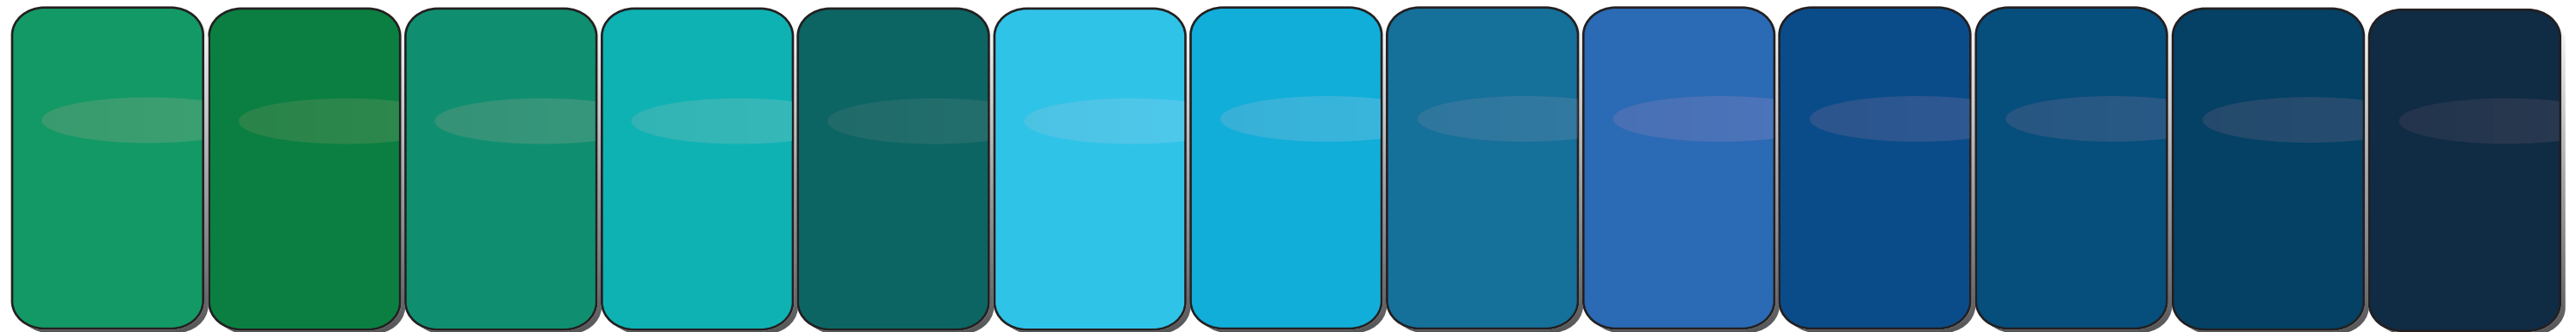

SIGN FILMS 100 series glossy

IN BLACK: FORMER REFERENCE *
IN BLUE: NEW REFERENCE (REACH conform 2015)

181	170	182	171	160	161	172	183	191	162	169	186	175
1181	1170	1182	1171	1160	1161	1172	1183	1191	1162	1169	1186	1175
white	beige	yellow	lemon yellow	canary yellow	egg yellow	orange yellow	orange	red	signal red	cardinal red	tomato red	light green
±RAL 9003	±RAL 1014	±RAL1018	±RAL 1021	±RAL 1021	±RAL 1003	±RAL 1003	±RAL 2003	±RAL 2002	±RAL 3020	±RAL 3002	±RAL 3002	±RAL 6018

185	177	176	168	163	164	173	165	184	196	166	174	167
1185	1177	1176	1168	1163	1164	1173	1165	1184	1196	1166	1174	1167
green	medium green	fir green	aqua green	forest green	light blue	cornflower blue	medium blue	blue	sapphire blue	impuls blue	dark blue	night blue
±RAL 6024	±RAL 6032	±RAL6016	±RAL 5021	±RAL 6016	±RAL 5012	±RAL 5012	±RAL 5005	±RAL 5005	±RAL 5002	±RAL 5002	±RAL 5003	±RAL 5011

188	189	178	192	193	179	194	195	187
1188	1189	1178	1192	1193	1179	1194	1195	1187
lilac	purple	dark burbundy	mocka	brown	dark brown	light grey	dark grey	black
±RAL 4003	±RAL 4010	±RAL 4004	±RAL 8003	±RAL 8011	±RAL 8017	±RAL 7030	±RAL 7012	±RAL 9005